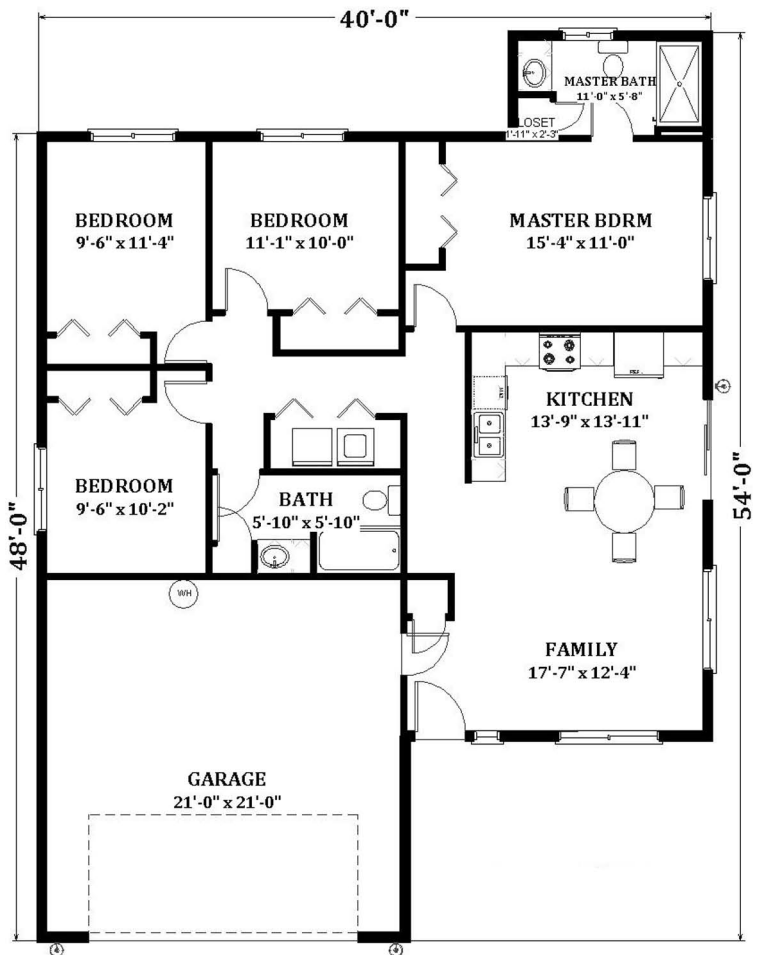

The Columbia River

1302 SqFt

:: 4 Bedrooms :: 2 Baths ::

www.SandpiperPacific.com

LIC# SANDPPH903L5

Yes
We will

- ✓ make plan changes
- ✓ work with your lender
- ✓ build basements
- ✓ engineer ADA compliant
- ✓ build multi-family
- ✓ build developments
- ✓ facilitate turn-key services